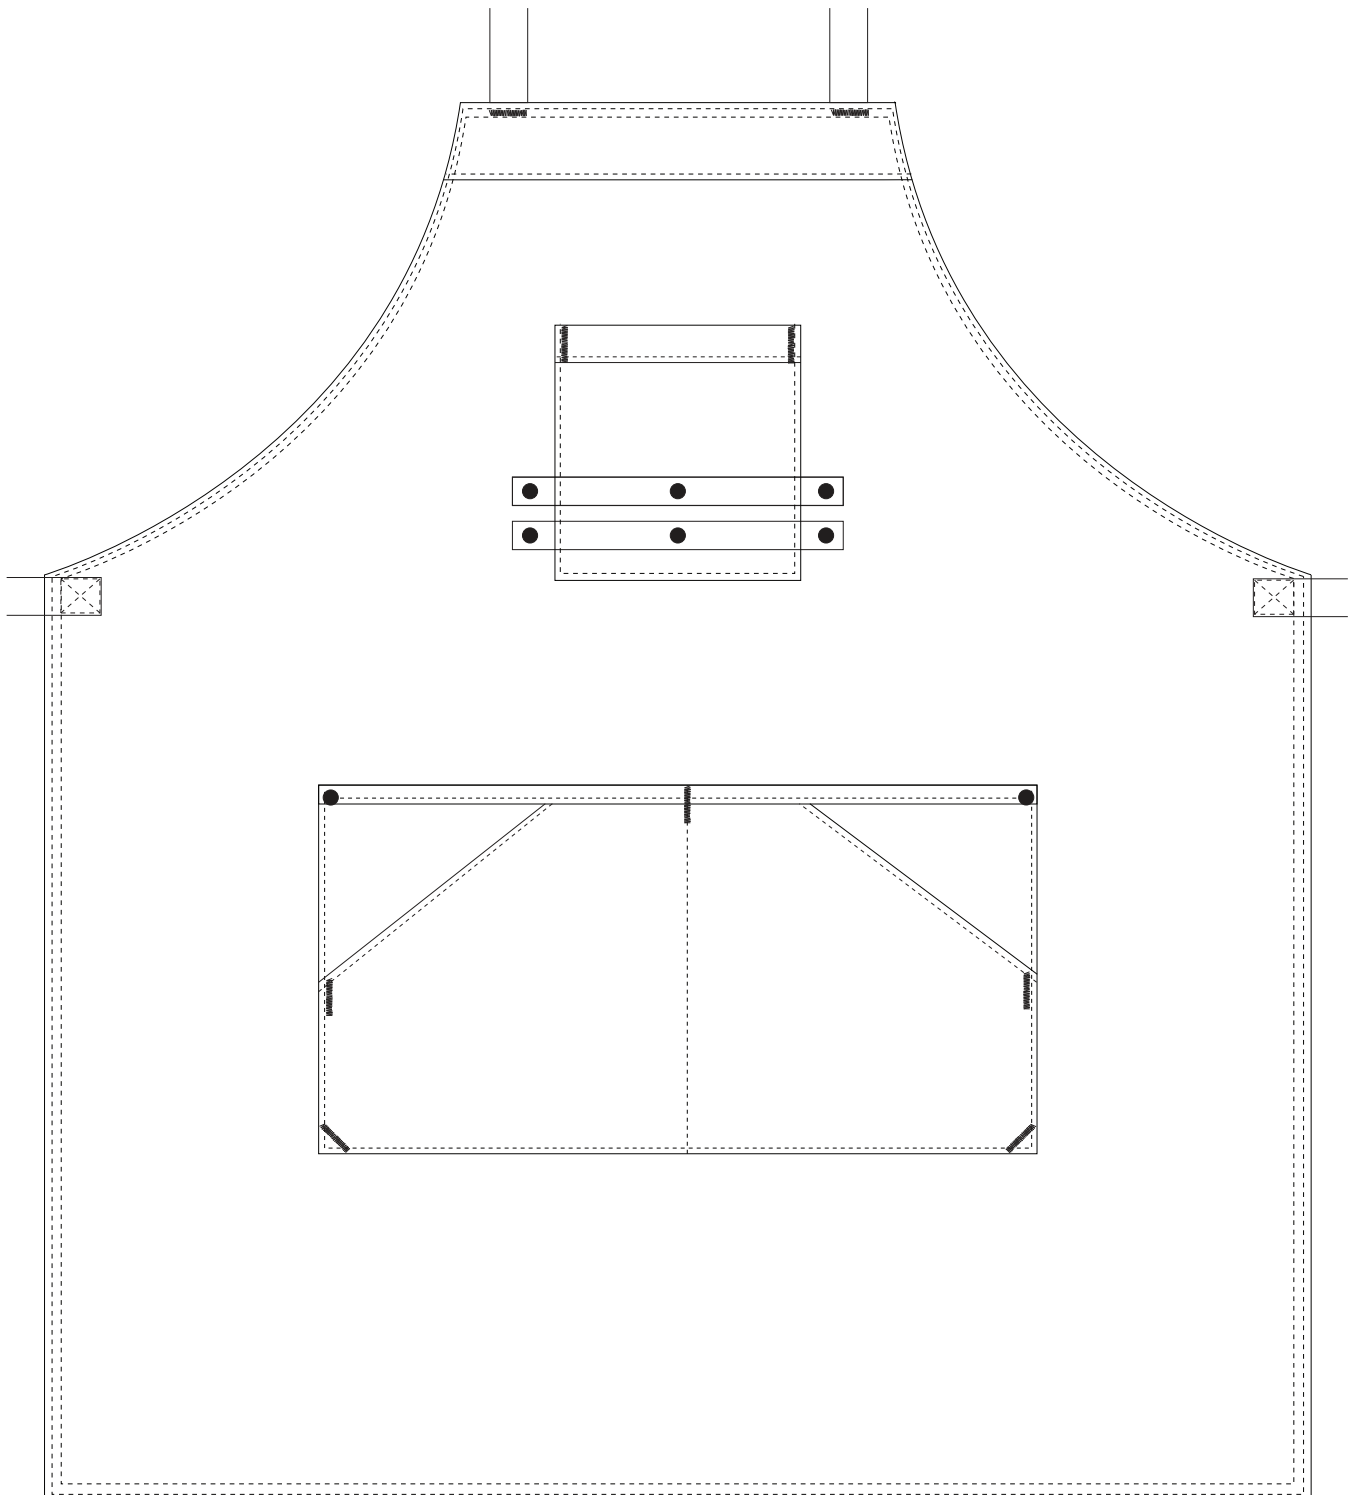

## 4281 - Deluxe Canvas Bib Apron

Product Size - 670mm(w) x 735mm

Decoration Size: -  
Decoration Method: -  
Decoration Colour: -

Product Colour: -  
Art Version: -  
Date: -

**Please Note: Where Decoration Method uses Digital Printing Techniques colours are produced using CMYK equivalent.**

Product Scale 25%

Refer to [www.niconcept.com.au](http://www.niconcept.com.au) for recommended decoration methods, positions and sizes.